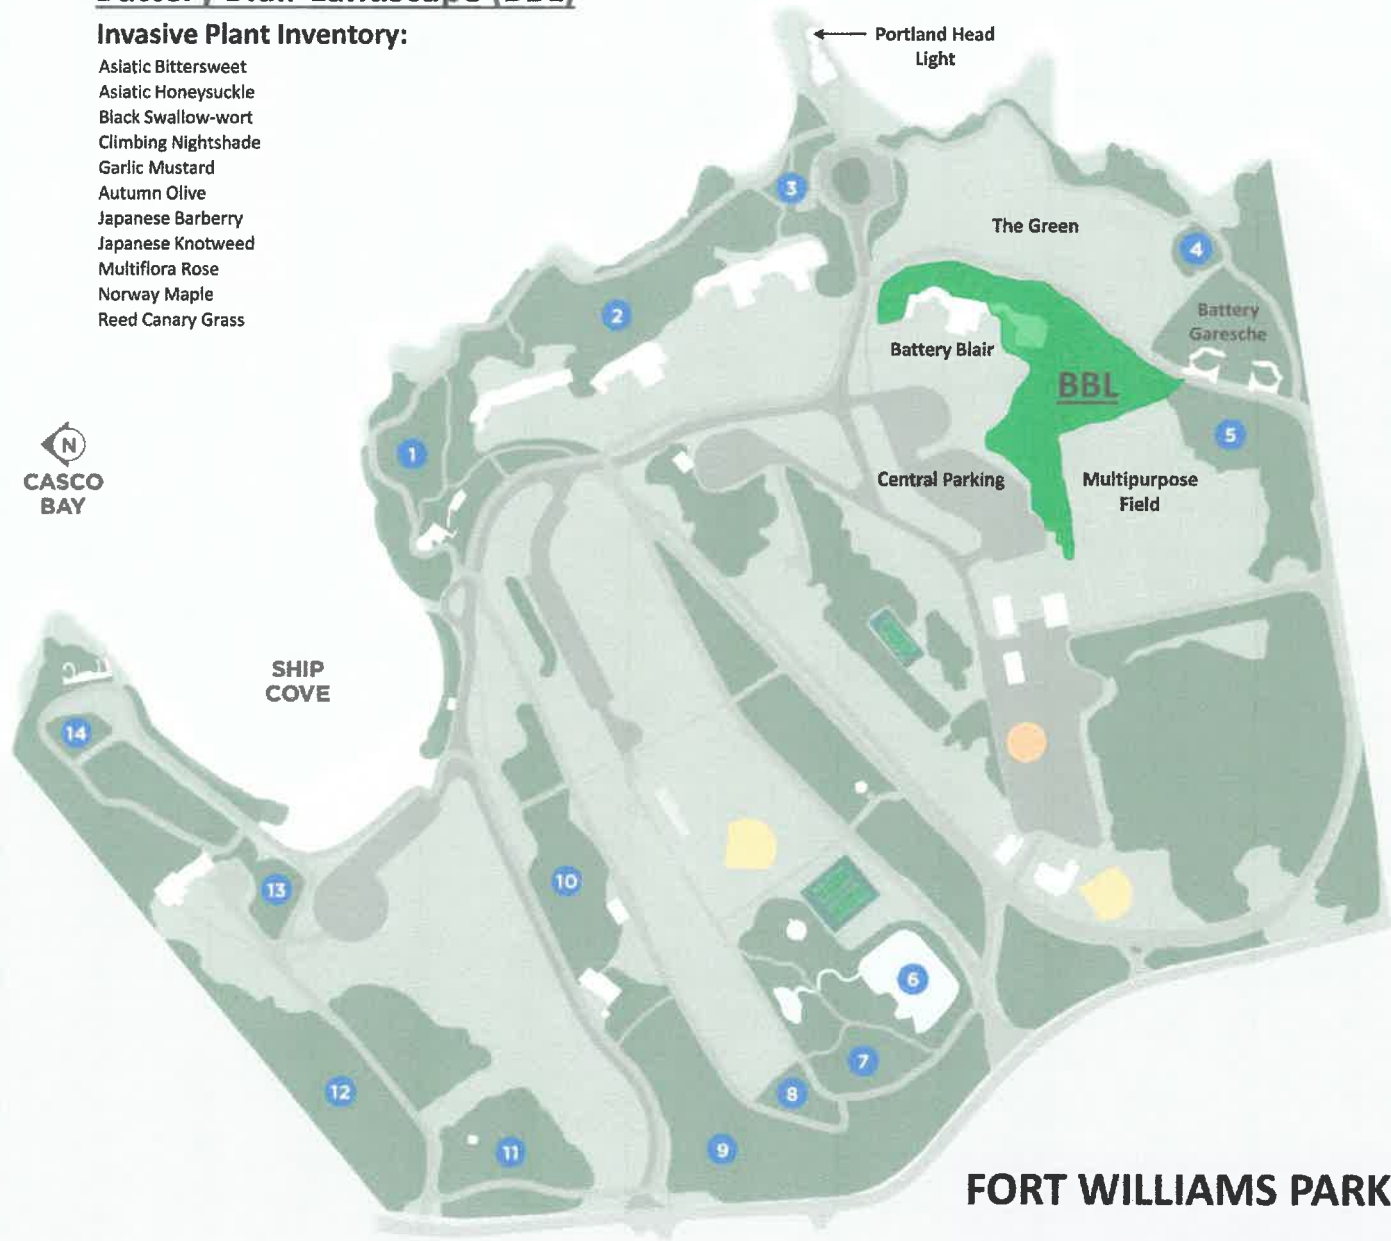

Battery Blair Landscape (BBL)

Invasive Plant Inventory:

Asiatic Bittersweet
 Asiatic Honeysuckle
 Black Swallow-wort
 Climbing Nightshade
 Garlic Mustard
 Autumn Olive
 Japanese Barberry
 Japanese Knotweed
 Multiflora Rose
 Norway Maple
 Reed Canary Grass

ARBORETUM SITES

COMPLETED

- 1 Cliffside
- 3 Lighthouse View
- 7 Children's Garden

IN PROGRESS

- 2 Cliff Walk Landscape

FUTURE

- 4 Crossroads
- 5 Fruit Orchard
- 6 Pond
- 8 Tree Succession
- 9 Fort Williams Gateway
- 10 Woodland Garden
- 11 Meditation Point
- 12 Edible Nut Grove
- 13 Mansion Windbreak
- 14 Battery Keys

- Natural Areas
- Open/Lawn Areas
- Historic Sites
- Parking